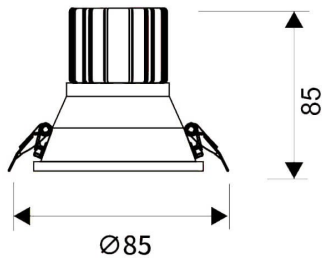

LIGHT HOLE

Lavov Downlights from the family LIGHT HOLE ,power 10 W and CRI 80 with an optic 24 degrees made in Die Cast Aluminum finished in White with a real lumen output of 900lm and an efficiency of 90lm/W. DALI driver.

Item code	86.D316.1413.01
Product type	Indoor
Category	Downlights
Family	LIGHT HOLE
Pictograms	

Scheme

Product	
Real power (W)	10
Real luminous flux (Lm)	900
Luminous efficiency (Lm/W)	90
Beam angle (°)	24
Life time (h)	50000 h L80B10
IP	20
Electrical class insulation	Clas II
Colour	White
Control gear included	Yes
Control gear	DALI
Flicker Free	Yes
Light source	LED
Type of LED	COB
Colour temperature (K)	4000
Colour consistency (SDCM)	SDCM<3
CRI	80