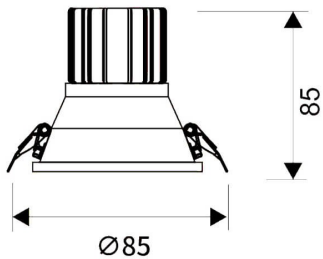

LIGHT HOLE

Lavov Downlights from the family LIGHT HOLE ,power 10 W and CRI 80 with an optic 24 degrees made in Die Cast Aluminum finished in White with a real lumen output of 900lm and an efficiency of 90lm/W. DALI driver.

Item code	86.D316.1413.01
Product type	Indoor
Category	Downlights
Family	LIGHT HOLE
Pictograms	    

On Off		IP 44	IP 20	50000h L80B10
-----------	-------------------------------------------------------------------------------------	-------	-------	------------------

Scheme

Product	
Real power (W)	10
Real luminous flux (Lm)	900
Luminous efficiency (Lm/W)	90
Beam angle (°)	24
Life time (h)	50000 h L80B10
IP	20
Electrical class insulation	Clas II
Colour	White
Control gear included	Yes
Control gear	DALI
Flicker Free	Yes
Light source	LED
Type of LED	COB
Colour temperature (K)	4000
Colour consistency (SDCM)	SDCM<3
CRI	80