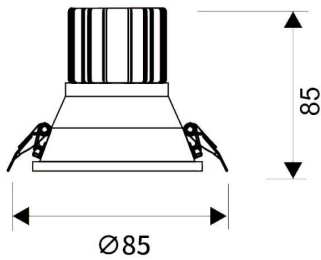

LIGHT HOLE

Lavov Downlights from the family LIGHT HOLE ,power 10 W and CRI 80 with an optic 38 degrees made in Die Cast Aluminum finished in White with a real lumen output of 900lm and an efficiency of 90lm/W. ON/OFF driver.

Item code	86.D316.1421.01
Product type	Indoor
Category	Downlights
Family	LIGHT HOLE

Pictograms

Scheme

Product

Real power (W)	10
Real luminous flux (Lm)	900
Luminous efficiency (Lm/W)	90
Beam angle (°)	38
Life time (h)	50000 h L80B10
IP	20
Electrical class insulation	Clas II
Colour	White
Control gear included	Yes
Control gear	ON/OFF
Flicker Free	Yes
Light source	LED
Type of LED	COB
Colour temperature (K)	4000
Colour consistency (SDCM)	SDCM<3
CRI	80