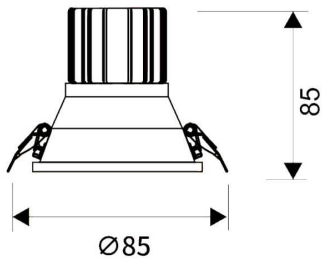

LIGHT HOLE

Lavov Downlights from the family LIGHT HOLE ,power 10 W and CRI 80 with an optic 38 degrees made in Die Cast Aluminum finished in White with a real lumen output of 900lm and an efficiency of 90lm/W. DALI driver.

Item code	86.D316.1423.01
Product type	Indoor
Category	Downlights
Family	LIGHT HOLE
Pictograms	         

Scheme

Product	
Real power (W)	10
Real luminous flux (Lm)	900
Luminous efficiency (Lm/W)	90
Beam angle (°)	38
Life time (h)	50000 h L80B10
IP	20
Electrical class insulation	Clas II
Colour	White
Control gear included	Yes
Control gear	DALI
Flicker Free	Yes
Light source	LED
Type of LED	COB
Colour temperature (K)	4000
Colour consistency (SDCM)	SDCM<3
CRI	80