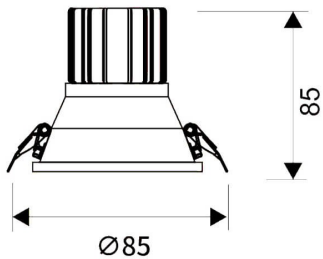

LIGHT HOLE

Lavov Downlights from the family LIGHT HOLE ,power 10 W and CRI 80 with an optic 40 degrees made in Die Cast Aluminum finished in White with a real lumen output of 900lm and an efficiency of 90lm/W. ON/OFF driver.

Item code	86.D316.1431.01
Product type	Indoor
Category	Downlights
Family	LIGHT HOLE
Pictograms	    

On Off		IP 44	IP 20	50000h L80B10
-----------	---	-------	-------	---------------

Scheme

Product	
Real power (W)	10
Real luminous flux (Lm)	900
Luminous efficiency (Lm/W)	90
Beam angle (°)	40
Life time (h)	50000 h L80B10
IP	20
Electrical class insulation	Clas II
Colour	White
Control gear included	Yes
Control gear	ON/OFF
Flicker Free	Yes
Light source	LED
Type of LED	COB
Colour temperature (K)	4000
Colour consistency (SDCM)	SDCM<3
CRI	80