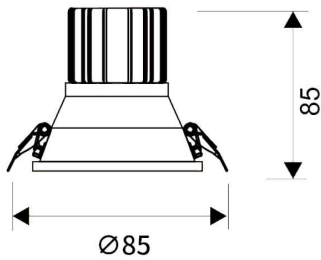

LIGHT HOLE

Lavov Downlights from the family LIGHT HOLE ,power 10 W and CRI 80 with an optic 40 degrees made in Die Cast Aluminum finished in White with a real lumen output of 900lm and an efficiency of 90lm/W. DALI driver.

Item code	86.D316.1433.01
Product type	Indoor
Category	Downlights
Family	LIGHT HOLE
Pictograms	

Scheme

Product

Real power (W)	10
Real luminous flux (Lm)	900
Luminous efficiency (Lm/W)	90
Beam angle (°)	40
Life time (h)	50000 h L80B10
IP	20
Electrical class insulation	Clas II
Colour	White
Control gear included	Yes
Control gear	DALI
Flicker Free	Yes
Light source	LED
Type of LED	COB
Colour temperature (K)	4000
Colour consistency (SDCM)	SDCM<3
CRI	80