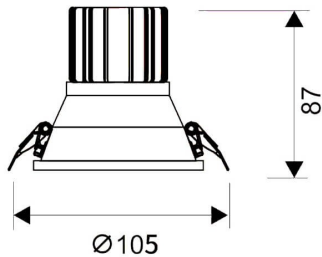

### LIGHT HOLE

Lavov Downlights from the family LIGHT HOLE ,power 15 W and CRI 80 with an optic 24 degrees made in Die Cast Aluminum finished in White with a real lumen output of 1350lm and an efficiency of 90lm/W. ON/OFF driver.

### Scheme

<b>Product</b>	
<b>Real power (W)</b>	<b>15</b>
<b>Real luminous flux (Lm)</b>	<b>1350</b>
<b>Luminous efficiency (Lm/W)</b>	<b>90</b>
<b>Beam angle (°)</b>	<b>24</b>
<b>Life time (h)</b>	<b>50000 h L80B10</b>
<b>IP</b>	<b>20</b>
<b>Electrical class insulation</b>	<b>Clas II</b>
<b>Colour</b>	<b>White</b>
<b>Control gear included</b>	<b>Yes</b>
<b>Control gear</b>	<b>ON/OFF</b>
<b>Flicker Free</b>	<b>Yes</b>
<b>Light source</b>	<b>LED</b>
<b>Type of LED</b>	<b>COB</b>
<b>Colour temperature (K)</b>	<b>3000</b>
<b>Colour consistency (SDCM)</b>	<b>SDCM&lt;3</b>
<b>CRI</b>	<b>80</b>