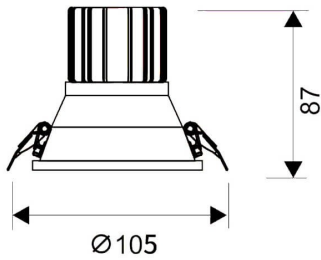

### LIGHT HOLE

Lavov Downlights from the family LIGHT HOLE ,power 15 W and CRI 80 with an optic 24 degrees made in Die Cast Aluminum finished in White with a real lumen output of 1350lm and an efficiency of 90lm/W. ON/OFF driver.

### Scheme

Product	
Real power (W)	15
Real luminous flux (Lm)	1350
Luminous efficiency (Lm/W)	90
Beam angle (°)	24
Life time (h)	50000 h L80B10
IP	20
Electrical class insulation	Clas II
Colour	White
Control gear included	Yes
Control gear	ON/OFF
Flicker Free	Yes
Light source	LED
Type of LED	COB
Colour temperature (K)	3000
Colour consistency (SDCM)	SDCM<3
CRI	80