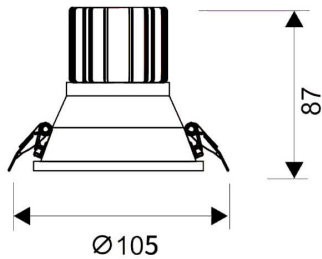

LIGHT HOLE

Lavov Downlights from the family LIGHT HOLE ,power 15 W and CRI 80 with an optic 24 degrees made in Die Cast Aluminum finished in White with a real lumen output of 1350lm and an efficiency of 90lm/W. ON/OFF driver.

Item code	86.D316.2311.01
Product type	Indoor
Category	Downlights
Family	LIGHT HOLE
Pictograms	         

Scheme

Product	
Real power (W)	15
Real luminous flux (Lm)	1350
Luminous efficiency (Lm/W)	90
Beam angle (°)	24
Life time (h)	50000 h L80B10
IP	20
Electrical class insulation	Clas II
Colour	White
Control gear included	Yes
Control gear	ON/OFF
Flicker Free	Yes
Light source	LED
Type of LED	COB
Colour temperature (K)	3000
Colour consistency (SDCM)	SDCM<3
CRI	80