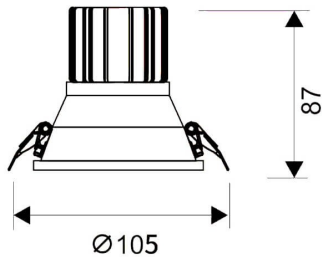

LIGHT HOLE

Lavov Downlights from the family LIGHT HOLE ,power 15 W and CRI 80 with an optic 24 degrees made in Die Cast Aluminum finished in White with a real lumen output of 1350lm and an efficiency of 90lm/W. DALI driver.

Item code	86.D316.2313.01
Product type	Indoor
Category	Downlights
Family	LIGHT HOLE
Pictograms	

Scheme

Product	
Real power (W)	15
Real luminous flux (Lm)	1350
Luminous efficiency (Lm/W)	90
Beam angle (°)	24
Life time (h)	50000 h L80B10
IP	20
Electrical class insulation	Clas II
Colour	White
Control gear included	Yes
Control gear	DALI
Flicker Free	Yes
Light source	LED
Type of LED	COB
Colour temperature (K)	3000
Colour consistency (SDCM)	SDCM<3
CRI	80