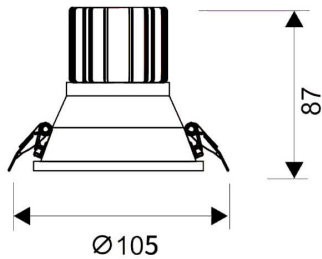

LIGHT HOLE

Lavov Downlights from the family LIGHT HOLE ,power 15 W and CRI 80 with an optic 24 degrees made in Die Cast Aluminum finished in White with a real lumen output of 1350lm and an efficiency of 90lm/W. DALI driver.

Item code	86.D316.2313.01
Product type	Indoor
Category	Downlights
Family	LIGHT HOLE
Pictograms	         

Scheme

Product	
Real power (W)	15
Real luminous flux (Lm)	1350
Luminous efficiency (Lm/W)	90
Beam angle (°)	24
Life time (h)	50000 h L80B10
IP	20
Electrical class insulation	Clas II
Colour	White
Control gear included	Yes
Control gear	DALI
Flicker Free	Yes
Light source	LED
Type of LED	COB
Colour temperature (K)	3000
Colour consistency (SDCM)	SDCM<3
CRI	80