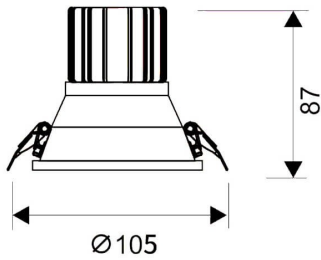

LIGHT HOLE

Lavov Downlights from the family LIGHT HOLE ,power 15 W and CRI 80 with an optic 38 degrees made in Die Cast Aluminum finished in White with a real lumen output of 1350lm and an efficiency of 90lm/W. ON/OFF driver.

Item code	86.D316.2321.01
Product type	Indoor
Category	Downlights
Family	LIGHT HOLE
Pictograms	

Scheme

Product

Real power (W)	15
Real luminous flux (Lm)	1350
Luminous efficiency (Lm/W)	90
Beam angle (°)	38
Life time (h)	50000 h L80B10
IP	20
Electrical class insulation	Clas II
Colour	White
Control gear included	Yes
Control gear	ON/OFF
Flicker Free	Yes
Light source	LED
Type of LED	COB
Colour temperature (K)	3000
Colour consistency (SDCM)	SDCM<3
CRI	80