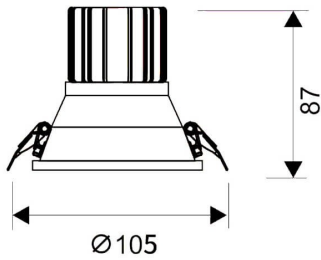

LIGHT HOLE

Lavov Downlights from the family LIGHT HOLE ,power 15 W and CRI 80 with an optic 38 degrees made in Die Cast Aluminum finished in White with a real lumen output of 1350lm and an efficiency of 90lm/W. ON/OFF driver.

Item code	86.D316.2321.01
Product type	Indoor
Category	Downlights
Family	LIGHT HOLE
Pictograms	

Scheme

Product	
Real power (W)	15
Real luminous flux (Lm)	1350
Luminous efficiency (Lm/W)	90
Beam angle (°)	38
Life time (h)	50000 h L80B10
IP	20
Electrical class insulation	Clas II
Colour	White
Control gear included	Yes
Control gear	ON/OFF
Flicker Free	Yes
Light source	LED
Type of LED	COB
Colour temperature (K)	3000
Colour consistency (SDCM)	SDCM<3
CRI	80