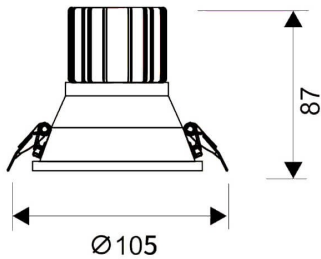

### LIGHT HOLE

Lavov Downlights from the family LIGHT HOLE ,power 15 W and CRI 80 with an optic 38 degrees made in Die Cast Aluminum finished in White with a real lumen output of 1350lm and an efficiency of 90lm/W. ON/OFF driver.

### Scheme

Product	
Real power (W)	15
Real luminous flux (Lm)	1350
Luminous efficiency (Lm/W)	90
Beam angle (°)	38
Life time (h)	50000 h L80B10
IP	20
Electrical class insulation	Clas II
Colour	White
Control gear included	Yes
Control gear	ON/OFF
Flicker Free	Yes
Light source	LED
Type of LED	COB
Colour temperature (K)	3000
Colour consistency (SDCM)	SDCM<3
CRI	80