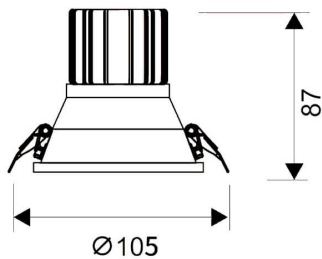

LIGHT HOLE

Lavov Downlights from the family LIGHT HOLE ,power 15 W and CRI 80 with an optic 38 degrees made in Die Cast Aluminum finished in White with a real lumen output of 1350lm and an efficiency of 90lm/W. DALI driver.

Item code	86.D316.2323.01
Product type	Indoor
Category	Downlights
Family	LIGHT HOLE
Pictograms	

Scheme

Product	
Real power (W)	15
Real luminous flux (Lm)	1350
Luminous efficiency (Lm/W)	90
Beam angle (°)	38
Life time (h)	50000 h L80B10
IP	20
Electrical class insulation	Clas II
Colour	White
Control gear included	Yes
Control gear	DALI
Flicker Free	Yes
Light source	LED
Type of LED	COB
Colour temperature (K)	3000
Colour consistency (SDCM)	SDCM<3
CRI	80