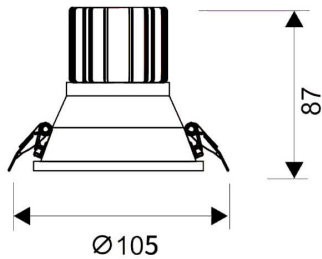

### LIGHT HOLE

Lavov Downlights from the family LIGHT HOLE ,power 15 W and CRI 80 with an optic 38 degrees made in Die Cast Aluminum finished in White with a real lumen output of 1350lm and an efficiency of 90lm/W. DALI driver.

Item code	86.D316.2323.01
Product type	Indoor
Category	Downlights
Family	LIGHT HOLE
Pictograms	         

### Scheme

Product	
Real power (W)	15
Real luminous flux (Lm)	1350
Luminous efficiency (Lm/W)	90
Beam angle (°)	38
Life time (h)	50000 h L80B10
IP	20
Electrical class insulation	Clas II
Colour	White
Control gear included	Yes
Control gear	DALI
Flicker Free	Yes
Light source	LED
Type of LED	COB
Colour temperature (K)	3000
Colour consistency (SDCM)	SDCM<3
CRI	80