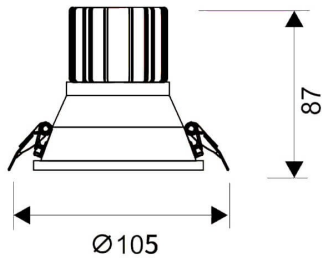

LIGHT HOLE

Lavov Downlights from the family LIGHT HOLE ,power 15 W and CRI 80 with an optic 38 degrees made in Die Cast Aluminum finished in White with a real lumen output of 1350lm and an efficiency of 90lm/W. DALI driver.

Item code	86.D316.2323.01
Product type	Indoor
Category	Downlights
Family	LIGHT HOLE
Pictograms	

Scheme

Product	
Real power (W)	15
Real luminous flux (Lm)	1350
Luminous efficiency (Lm/W)	90
Beam angle (°)	38
Life time (h)	50000 h L80B10
IP	20
Electrical class insulation	Clas II
Colour	White
Control gear included	Yes
Control gear	DALI
Flicker Free	Yes
Light source	LED
Type of LED	COB
Colour temperature (K)	3000
Colour consistency (SDCM)	SDCM<3
CRI	80