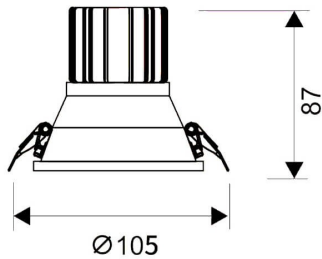

LIGHT HOLE

Lavov Downlights from the family LIGHT HOLE ,power 15 W and CRI 80 with an optic 40 degrees made in Die Cast Aluminum finished in White with a real lumen output of 1350lm and an efficiency of 90lm/W. ON/OFF driver.

Item code	86.D316.2331.01
Product type	Indoor
Category	Downlights
Family	LIGHT HOLE
Pictograms	

Scheme

Product	
Real power (W)	15
Real luminous flux (Lm)	1350
Luminous efficiency (Lm/W)	90
Beam angle (°)	40
Life time (h)	50000 h L80B10
IP	20
Electrical class insulation	Clas II
Colour	White
Control gear included	Yes
Control gear	ON/OFF
Flicker Free	Yes
Light source	LED
Type of LED	COB
Colour temperature (K)	3000
Colour consistency (SDCM)	SDCM<3
CRI	80