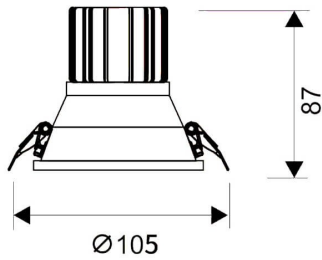

Scheme

Product

Real power (W)	15
Real luminous flux (Lm)	1350
Luminous efficiency (Lm/W)	90
Beam angle (°)	40
Life time (h)	50000 h L80B10
IP	20
Electrical class insulation	Clas II
Colour	White
Control gear included	Yes
Control gear	ON/OFF
Flicker Free	Yes
Light source	LED
Type of LED	COB
Colour temperature (K)	3000
Colour consistency (SDCM)	SDCM<3
CRI	80