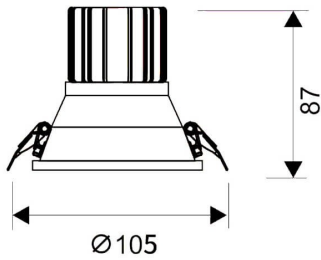

### LIGHT HOLE

Lavov Downlights from the family LIGHT HOLE ,power 15 W and CRI 80 with an optic 40 degrees made in Die Cast Aluminum finished in White with a real lumen output of 1350lm and an efficiency of 90lm/W. DALI driver.

### Scheme

Product	
Real power (W)	15
Real luminous flux (Lm)	1350
Luminous efficiency (Lm/W)	90
Beam angle (°)	40
Life time (h)	50000 h L80B10
IP	20
Electrical class insulation	Clas II
Colour	White
Control gear included	Yes
Control gear	DALI
Flicker Free	Yes
Light source	LED
Type of LED	COB
Colour temperature (K)	3000
Colour consistency (SDCM)	SDCM<3
CRI	80