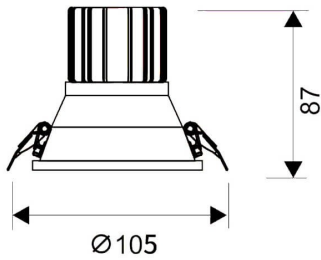

LIGHT HOLE

Lavov Downlights from the family LIGHT HOLE ,power 15 W and CRI 80 with an optic 40 degrees made in Die Cast Aluminum finished in White with a real lumen output of 1350lm and an efficiency of 90lm/W. DALI driver.

Item code	86.D316.2333.01
Product type	Indoor
Category	Downlights
Family	LIGHT HOLE
Pictograms	

Scheme

Product	
Real power (W)	15
Real luminous flux (Lm)	1350
Luminous efficiency (Lm/W)	90
Beam angle (°)	40
Life time (h)	50000 h L80B10
IP	20
Electrical class insulation	Clas II
Colour	White
Control gear included	Yes
Control gear	DALI
Flicker Free	Yes
Light source	LED
Type of LED	COB
Colour temperature (K)	3000
Colour consistency (SDCM)	SDCM<3
CRI	80