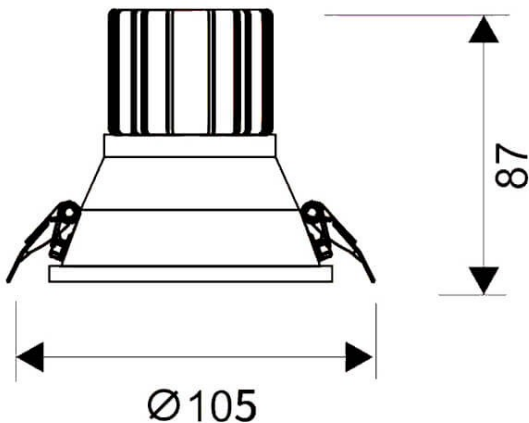

LIGHT HOLE

Lavov Downlights from the family LIGHT HOLE ,power 15 W and CRI 80 with an optic 40 degrees made in Die Cast Aluminum finished in White with a real lumen output of 1350lm and an efficiency of 90lm/W. DALI driver.

Item code 86.D316.2333.01

Product type Indoor

Category Downlights

Family LIGHT HOLE

Pictograms

Scheme

Product

Real power (W) 15

Real luminous flux (Lm) 1350

Luminous efficiency (Lm/W) 90

Beam angle (°) 40

Life time (h) 50000 h L80B10

IP 20

Electrical class insulation Clas II

Colour White

Control gear included Yes