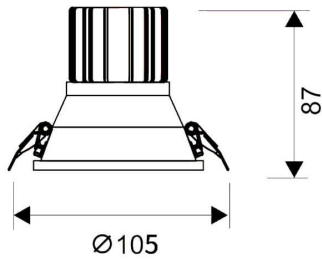

LIGHT HOLE

Lavov Downlights from the family LIGHT HOLE ,power 15 W and CRI 80 with an optic 24 degrees made in Die Cast Aluminum finished in White with a real lumen output of 1350lm and an efficiency of 90lm/W. ON/OFF driver.

Item code	86.D316.2411.01
Product type	Indoor
Category	Downlights
Family	LIGHT HOLE
Pictograms	

Scheme

Product	
Real power (W)	15
Real luminous flux (Lm)	1350
Luminous efficiency (Lm/W)	90
Beam angle (°)	24
Life time (h)	50000 h L80B10
IP	20
Electrical class insulation	Clas II
Colour	White
Control gear included	Yes
Control gear	ON/OFF
Flicker Free	Yes
Light source	LED
Type of LED	COB
Colour temperature (K)	4000
Colour consistency (SDCM)	SDCM<3
CRI	80