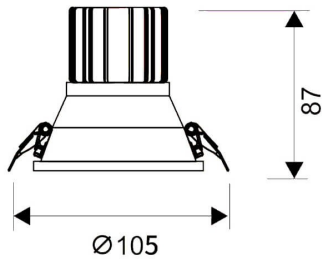

LIGHT HOLE

Lavov Downlights from the family LIGHT HOLE ,power 15 W and CRI 80 with an optic 24 degrees made in Die Cast Aluminum finished in White with a real lumen output of 1350lm and an efficiency of 90lm/W. ON/OFF driver.

Item code	86.D316.2411.01
Product type	Indoor
Category	Downlights
Family	LIGHT HOLE

Pictograms

Scheme

Product

Real power (W)	15
Real luminous flux (Lm)	1350
Luminous efficiency (Lm/W)	90
Beam angle (°)	24
Life time (h)	50000 h L80B10
IP	20
Electrical class insulation	Clas II
Colour	White
Control gear included	Yes
Control gear	ON/OFF
Flicker Free	Yes
Light source	LED
Type of LED	COB
Colour temperature (K)	4000
Colour consistency (SDCM)	SDCM<3
CRI	80