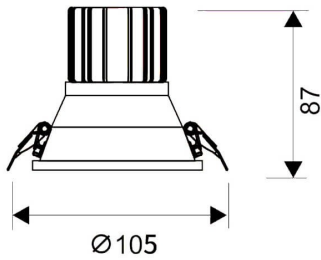

### LIGHT HOLE

Lavov Downlights from the family LIGHT HOLE ,power 15 W and CRI 80 with an optic 24 degrees made in Die Cast Aluminum finished in White with a real lumen output of 1350lm and an efficiency of 90lm/W. ON/OFF driver.

### Scheme

<b>Product</b>	
<b>Real power (W)</b>	<b>15</b>
<b>Real luminous flux (Lm)</b>	<b>1350</b>
<b>Luminous efficiency (Lm/W)</b>	<b>90</b>
<b>Beam angle (°)</b>	<b>24</b>
<b>Life time (h)</b>	<b>50000 h L80B10</b>
<b>IP</b>	<b>20</b>
<b>Electrical class insulation</b>	<b>Clas II</b>
<b>Colour</b>	<b>White</b>
<b>Control gear included</b>	<b>Yes</b>
<b>Control gear</b>	<b>ON/OFF</b>
<b>Flicker Free</b>	<b>Yes</b>
<b>Light source</b>	<b>LED</b>
<b>Type of LED</b>	<b>COB</b>
<b>Colour temperature (K)</b>	<b>4000</b>
<b>Colour consistency (SDCM)</b>	<b>SDCM&lt;3</b>
<b>CRI</b>	<b>80</b>