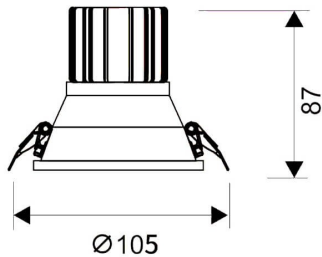

### LIGHT HOLE

Lavov Downlights from the family LIGHT HOLE ,power 15 W and CRI 80 with an optic 24 degrees made in Die Cast Aluminum finished in White with a real lumen output of 1350lm and an efficiency of 90lm/W. DALI driver.

Item code	86.D316.2413.01
Product type	Indoor
Category	Downlights
Family	LIGHT HOLE
Pictograms	

### Scheme

Product	
Real power (W)	15
Real luminous flux (Lm)	1350
Luminous efficiency (Lm/W)	90
Beam angle (°)	24
Life time (h)	50000 h L80B10
IP	20
Electrical class insulation	Clas II
Colour	White
Control gear included	Yes
Control gear	DALI
Flicker Free	Yes
Light source	LED
Type of LED	COB
Colour temperature (K)	4000
Colour consistency (SDCM)	SDCM<3
CRI	80