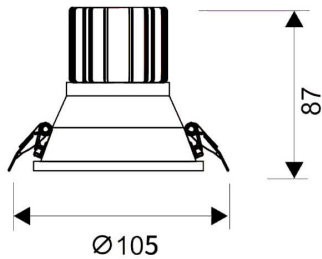

### LIGHT HOLE

Lavov Downlights from the family LIGHT HOLE ,power 15 W and CRI 80 with an optic 24 degrees made in Die Cast Aluminum finished in White with a real lumen output of 1350lm and an efficiency of 90lm/W. DALI driver.

Item code	86.D316.2413.01
Product type	Indoor
Category	Downlights
Family	LIGHT HOLE
Pictograms	

### Scheme

Product	
Real power (W)	15
Real luminous flux (Lm)	1350
Luminous efficiency (Lm/W)	90
Beam angle (°)	24
Life time (h)	50000 h L80B10
IP	20
Electrical class insulation	Clas II
Colour	White
Control gear included	Yes
Control gear	DALI
Flicker Free	Yes
Light source	LED
Type of LED	COB
Colour temperature (K)	4000
Colour consistency (SDCM)	SDCM<3
CRI	80