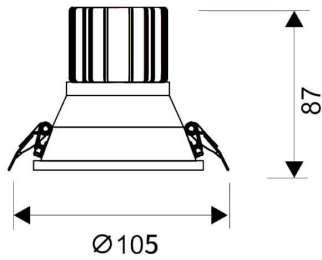

LIGHT HOLE

Lavov Downlights from the family LIGHT HOLE ,power 15 W and CRI 80 with an optic 38 degrees made in Die Cast Aluminum finished in White with a real lumen output of 1350lm and an efficiency of 90lm/W. ON/OFF driver.

Item code	86.D316.2421.01
Product type	Indoor
Category	Downlights
Family	LIGHT HOLE
Pictograms	

Scheme

Product	
Real power (W)	15
Real luminous flux (Lm)	1350
Luminous efficiency (Lm/W)	90
Beam angle (°)	38
Life time (h)	50000 h L80B10
IP	20
Electrical class insulation	Clas II
Colour	White
Control gear included	Yes
Control gear	ON/OFF
Flicker Free	Yes
Light source	LED
Type of LED	COB
Colour temperature (K)	4000
Colour consistency (SDCM)	SDCM<3
CRI	80