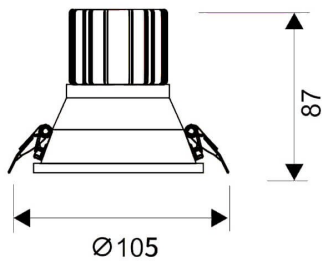

LIGHT HOLE

Lavov Downlights from the family LIGHT HOLE ,power 15 W and CRI 80 with an optic 38 degrees made in Die Cast Aluminum finished in White with a real lumen output of 1350lm and an efficiency of 90lm/W. DALI driver.

Item code	86.D316.2423.01
Product type	Indoor
Category	Downlights
Family	LIGHT HOLE

Pictograms

Scheme

Product

Real power (W)	15
Real luminous flux (Lm)	1350
Luminous efficiency (Lm/W)	90
Beam angle (°)	38
Life time (h)	50000 h L80B10
IP	20
Electrical class insulation	Clas II
Colour	White
Control gear included	Yes
Control gear	DALI
Flicker Free	Yes
Light source	LED
Type of LED	COB
Colour temperature (K)	4000
Colour consistency (SDCM)	SDCM<3
CRI	80