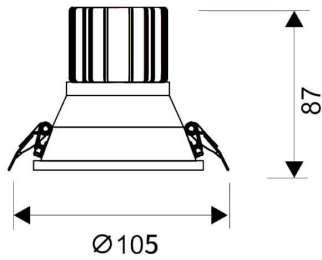

LIGHT HOLE

Lavov Downlights from the family LIGHT HOLE ,power 15 W and CRI 80 with an optic 38 degrees made in Die Cast Aluminum finished in White with a real lumen output of 1350lm and an efficiency of 90lm/W. DALI driver.

Item code	86.D316.2423.01
Product type	Indoor
Category	Downlights
Family	LIGHT HOLE
Pictograms	

Scheme

Product	
Real power (W)	15
Real luminous flux (Lm)	1350
Luminous efficiency (Lm/W)	90
Beam angle (°)	38
Life time (h)	50000 h L80B10
IP	20
Electrical class insulation	Clas II
Colour	White
Control gear included	Yes
Control gear	DALI
Flicker Free	Yes
Light source	LED
Type of LED	COB
Colour temperature (K)	4000
Colour consistency (SDCM)	SDCM<3
CRI	80