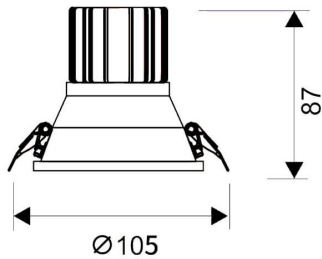

### LIGHT HOLE

Lavov Downlights from the family LIGHT HOLE ,power 15 W and CRI 80 with an optic 40 degrees made in Die Cast Aluminum finished in White with a real lumen output of 1350lm and an efficiency of 90lm/W. ON/OFF driver.

### Product

Real power (W)	15
Real luminous flux (Lm)	1350
Luminous efficiency (Lm/W)	90
Beam angle (°)	40
Life time (h)	50000 h L80B10
IP	20
Electrical class insulation	Clas II
Colour	White
Control gear included	Yes
Control gear	ON/OFF
Flicker Free	Yes
Light source	LED
Type of LED	COB
Colour temperature (K)	4000
Colour consistency (SDCM)	SDCM<3
CRI	80