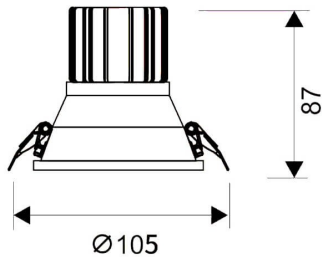

LIGHT HOLE

Lavov Downlights from the family LIGHT HOLE ,power 15 W and CRI 80 with an optic 40 degrees made in Die Cast Aluminum finished in White with a real lumen output of 1350lm and an efficiency of 90lm/W. DALI driver.

Item code	86.D316.2433.01
Product type	Indoor
Category	Downlights
Family	LIGHT HOLE
Pictograms	

Scheme

Product	
Real power (W)	15
Real luminous flux (Lm)	1350
Luminous efficiency (Lm/W)	90
Beam angle (°)	40
Life time (h)	50000 h L80B10
IP	20
Electrical class insulation	Clas II
Colour	White
Control gear included	Yes
Control gear	DALI
Flicker Free	Yes
Light source	LED
Type of LED	COB
Colour temperature (K)	4000
Colour consistency (SDCM)	SDCM<3
CRI	80