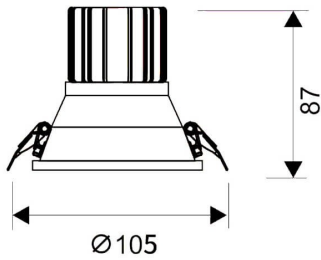

LIGHT HOLE

Lavov Downlights from the family LIGHT HOLE ,power 15 W and CRI 80 with an optic 40 degrees made in Die Cast Aluminum finished in White with a real lumen output of 1350lm and an efficiency of 90lm/W. DALI driver.

Item code	86.D316.2433.01
Product type	Indoor
Category	Downlights
Family	LIGHT HOLE
Pictograms	

Scheme

Product	
Real power (W)	15
Real luminous flux (Lm)	1350
Luminous efficiency (Lm/W)	90
Beam angle (°)	40
Life time (h)	50000 h L80B10
IP	20
Electrical class insulation	Clas II
Colour	White
Control gear included	Yes
Control gear	DALI
Flicker Free	Yes
Light source	LED
Type of LED	COB
Colour temperature (K)	4000
Colour consistency (SDCM)	SDCM<3
CRI	80