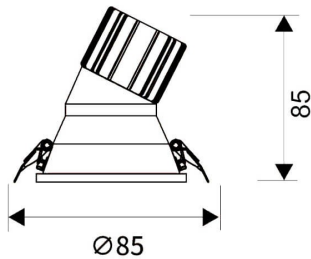

LIGHT HOLE

Lavov Downlights from the family LIGHT HOLE ,power 10 W and CRI 80 with an optic 24 degrees made in Die Cast Aluminum finished in White with a real lumen output of 900lm and an efficiency of 90lm/W. ON/OFF driver.

Item code	86.D317.1311.01
Product type	Indoor
Category	Downlights
Family	LIGHT HOLE
Pictograms	

Scheme

Product	
Real power (W)	10
Real luminous flux (Lm)	900
Luminous efficiency (Lm/W)	90
Beam angle (°)	24
Life time (h)	50000 h L80B10
IP	20
Electrical class insulation	Clas II
Colour	White
Control gear included	Yes
Control gear	ON/OFF
Flicker Free	Yes
Light source	LED
Type of LED	COB
Colour temperature (K)	3000
Colour consistency (SDCM)	SDCM<3
CRI	80