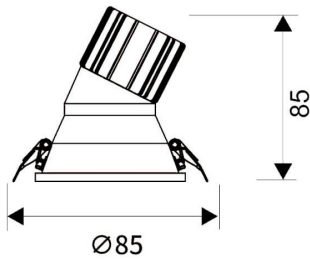

LIGHT HOLE

Lavov Downlights from the family LIGHT HOLE ,power 10 W and CRI 80 with an optic 24 degrees made in Die Cast Aluminum finished in White with a real lumen output of 900lm and an efficiency of 90lm/W. DALI driver.

Item code	86.D317.1313.01
Product type	Indoor
Category	Downlights
Family	LIGHT HOLE
Pictograms	

Scheme

Product	
Real power (W)	10
Real luminous flux (Lm)	900
Luminous efficiency (Lm/W)	90
Beam angle (°)	24
Life time (h)	50000 h L80B10
IP	20
Electrical class insulation	Clas II
Colour	White
Control gear included	Yes
Control gear	DALI
Flicker Free	Yes
Light source	LED
Type of LED	COB
Colour temperature (K)	3000
Colour consistency (SDCM)	SDCM<3
CRI	80