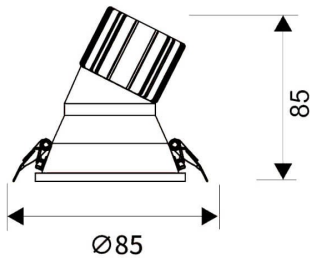

LIGHT HOLE

Lavov Downlights from the family LIGHT HOLE ,power 10 W and CRI 80 with an optic 24 degrees made in Die Cast Aluminum finished in White with a real lumen output of 900lm and an efficiency of 90lm/W. DALI driver.

Item code	86.D317.1313.01
Product type	Indoor
Category	Downlights
Family	LIGHT HOLE

Pictograms

Scheme

Product

Real power (W)	10
Real luminous flux (Lm)	900
Luminous efficiency (Lm/W)	90
Beam angle (°)	24
Life time (h)	50000 h L80B10
IP	20
Electrical class insulation	Clas II
Colour	White
Control gear included	Yes
Control gear	DALI
Flicker Free	Yes
Light source	LED
Type of LED	COB
Colour temperature (K)	3000
Colour consistency (SDCM)	SDCM<3
CRI	80