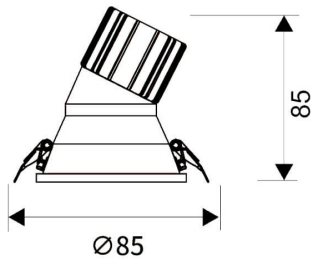

LIGHT HOLE

Lavov Downlights from the family LIGHT HOLE ,power 10 W and CRI 80 with an optic 38 degrees made in Die Cast Aluminum finished in White with a real lumen output of 900lm and an efficiency of 90lm/W. ON/OFF driver.

Item code	86.D317.1321.01
Product type	Indoor
Category	Downlights
Family	LIGHT HOLE
Pictograms	

Scheme

Product	
Real power (W)	10
Real luminous flux (Lm)	900
Luminous efficiency (Lm/W)	90
Beam angle (°)	38
Life time (h)	50000 h L80B10
IP	20
Electrical class insulation	Clas II
Colour	White
Control gear included	Yes
Control gear	ON/OFF
Flicker Free	Yes
Light source	LED
Type of LED	COB
Colour temperature (K)	3000
Colour consistency (SDCM)	SDCM<3
CRI	80