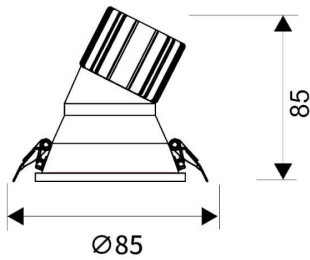

LIGHT HOLE

Lavov Downlights from the family LIGHT HOLE ,power 10 W and CRI 80 with an optic 38 degrees made in Die Cast Aluminum finished in White with a real lumen output of 900lm and an efficiency of 90lm/W. ON/OFF driver.

Item code	86.D317.1321.01
Product type	Indoor
Category	Downlights
Family	LIGHT HOLE

Pictograms

Scheme

Product

Real power (W)	10
Real luminous flux (Lm)	900
Luminous efficiency (Lm/W)	90
Beam angle (°)	38
Life time (h)	50000 h L80B10
IP	20
Electrical class insulation	Clas II
Colour	White
Control gear included	Yes
Control gear	ON/OFF
Flicker Free	Yes
Light source	LED
Type of LED	COB
Colour temperature (K)	3000
Colour consistency (SDCM)	SDCM<3
CRI	80