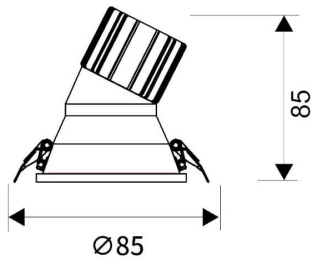

LIGHT HOLE

Lavov Downlights from the family LIGHT HOLE ,power 10 W and CRI 80 with an optic 38 degrees made in Die Cast Aluminum finished in White with a real lumen output of 900lm and an efficiency of 90lm/W. DALI driver.

Item code	86.D317.1323.01
Product type	Indoor
Category	Downlights
Family	LIGHT HOLE

Pictograms

Scheme

Product

Real power (W)	10
Real luminous flux (Lm)	900
Luminous efficiency (Lm/W)	90
Beam angle (°)	38
Life time (h)	50000 h L80B10
IP	20
Electrical class insulation	Clas II
Colour	White
Control gear included	Yes
Control gear	DALI
Flicker Free	Yes
Light source	LED
Type of LED	COB
Colour temperature (K)	3000
Colour consistency (SDCM)	SDCM<3
CRI	80