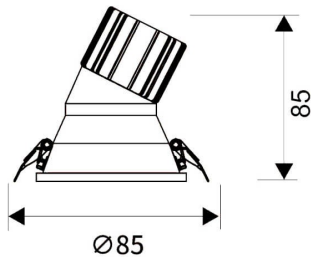

LIGHT HOLE

Lavov Downlights from the family LIGHT HOLE ,power 10 W and CRI 80 with an optic 38 degrees made in Die Cast Aluminum finished in White with a real lumen output of 900lm and an efficiency of 90lm/W. DALI driver.

Item code	86.D317.1323.01
Product type	Indoor
Category	Downlights
Family	LIGHT HOLE
Pictograms	

Scheme

Product	
Real power (W)	10
Real luminous flux (Lm)	900
Luminous efficiency (Lm/W)	90
Beam angle (°)	38
Life time (h)	50000 h L80B10
IP	20
Electrical class insulation	Clas II
Colour	White
Control gear included	Yes
Control gear	DALI
Flicker Free	Yes
Light source	LED
Type of LED	COB
Colour temperature (K)	3000
Colour consistency (SDCM)	SDCM<3
CRI	80