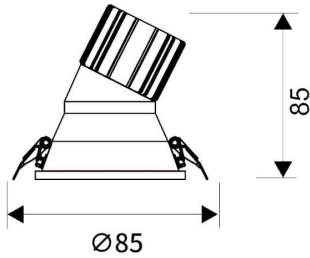

LIGHT HOLE

Lavov Downlights from the family LIGHT HOLE ,power 10 W and CRI 80 with an optic 38 degrees made in Die Cast Aluminum finished in White with a real lumen output of 900lm and an efficiency of 90lm/W. DALI driver.

Item code	86.D317.1323.01
Product type	Indoor
Category	Downlights
Family	LIGHT HOLE
Pictograms	

Scheme

Product	
Real power (W)	10
Real luminous flux (Lm)	900
Luminous efficiency (Lm/W)	90
Beam angle (°)	38
Life time (h)	50000 h L80B10
IP	20
Electrical class insulation	Clas II
Colour	White
Control gear included	Yes
Control gear	DALI
Flicker Free	Yes
Light source	LED
Type of LED	COB
Colour temperature (K)	3000
Colour consistency (SDCM)	SDCM<3
CRI	80