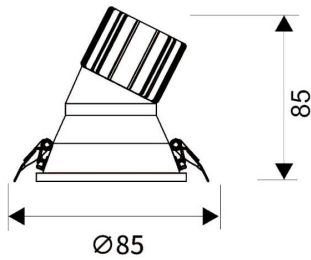

LIGHT HOLE

Lavov Downlights from the family LIGHT HOLE ,power 10 W and CRI 80 with an optic 40 degrees made in Die Cast Aluminum finished in White with a real lumen output of 900lm and an efficiency of 90lm/W. ON/OFF driver.

Item code	86.D317.1331.01
Product type	Indoor
Category	Downlights
Family	LIGHT HOLE
Pictograms	

Scheme

Product	
Real power (W)	10
Real luminous flux (Lm)	900
Luminous efficiency (Lm/W)	90
Beam angle (°)	40
Life time (h)	50000 h L80B10
IP	20
Electrical class insulation	Clas II
Colour	White
Control gear included	Yes
Control gear	ON/OFF
Flicker Free	Yes
Light source	LED
Type of LED	COB
Colour temperature (K)	3000
Colour consistency (SDCM)	SDCM<3
CRI	80