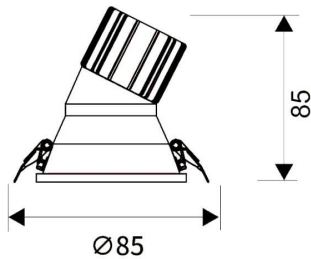

LIGHT HOLE

Lavov Downlights from the family LIGHT HOLE ,power 10 W and CRI 80 with an optic 40 degrees made in Die Cast Aluminum finished in White with a real lumen output of 900lm and an efficiency of 90lm/W. DALI driver.

Item code	86.D317.1333.01
Product type	Indoor
Category	Downlights
Family	LIGHT HOLE

Pictograms

Scheme

Product

Real power (W)	10
Real luminous flux (Lm)	900
Luminous efficiency (Lm/W)	90
Beam angle (°)	40
Life time (h)	50000 h L80B10
IP	20
Electrical class insulation	Clas II
Colour	White
Control gear included	Yes
Control gear	DALI
Flicker Free	Yes
Light source	LED
Type of LED	COB
Colour temperature (K)	3000
Colour consistency (SDCM)	SDCM<3
CRI	80