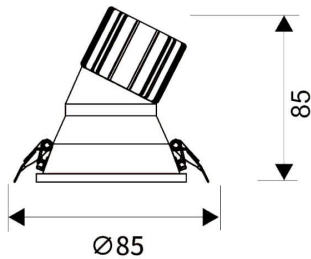

LIGHT HOLE

Lavov Downlights from the family LIGHT HOLE ,power 10 W and CRI 80 with an optic 24 degrees made in Die Cast Aluminum finished in White with a real lumen output of 900lm and an efficiency of 90lm/W. ON/OFF driver.

Item code	86.D317.1411.01
Product type	Indoor
Category	Downlights
Family	LIGHT HOLE
Pictograms	

Scheme

Product	
Real power (W)	10
Real luminous flux (Lm)	900
Luminous efficiency (Lm/W)	90
Beam angle (°)	24
Life time (h)	50000 h L80B10
IP	20
Electrical class insulation	Clas II
Colour	White
Control gear included	Yes
Control gear	ON/OFF
Flicker Free	Yes
Light source	LED
Type of LED	COB
Colour temperature (K)	4000
Colour consistency (SDCM)	SDCM<3
CRI	80