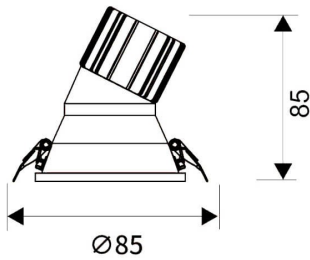

LIGHT HOLE

Lavov Downlights from the family LIGHT HOLE ,power 10 W and CRI 80 with an optic 24 degrees made in Die Cast Aluminum finished in White with a real lumen output of 900lm and an efficiency of 90lm/W. DALI driver.

Item code	86.D317.1413.01
Product type	Indoor
Category	Downlights
Family	LIGHT HOLE
Pictograms	

Scheme

Product	
Real power (W)	10
Real luminous flux (Lm)	900
Luminous efficiency (Lm/W)	90
Beam angle (°)	24
Life time (h)	50000 h L80B10
IP	20
Electrical class insulation	Clas II
Colour	White
Control gear included	Yes
Control gear	DALI
Flicker Free	Yes
Light source	LED
Type of LED	COB
Colour temperature (K)	4000
Colour consistency (SDCM)	SDCM<3
CRI	80