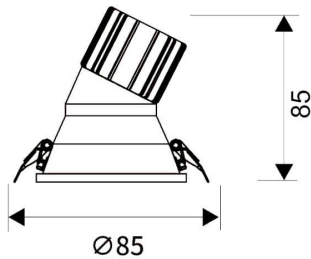

LIGHT HOLE

Lavov Downlights from the family LIGHT HOLE ,power 10 W and CRI 80 with an optic 24 degrees made in Die Cast Aluminum finished in White with a real lumen output of 900lm and an efficiency of 90lm/W. DALI driver.

Item code	86.D317.1413.01
Product type	Indoor
Category	Downlights
Family	LIGHT HOLE
Pictograms	         

Scheme

Product	
Real power (W)	10
Real luminous flux (Lm)	900
Luminous efficiency (Lm/W)	90
Beam angle (°)	24
Life time (h)	50000 h L80B10
IP	20
Electrical class insulation	Clas II
Colour	White
Control gear included	Yes
Control gear	DALI
Flicker Free	Yes
Light source	LED
Type of LED	COB
Colour temperature (K)	4000
Colour consistency (SDCM)	SDCM<3
CRI	80