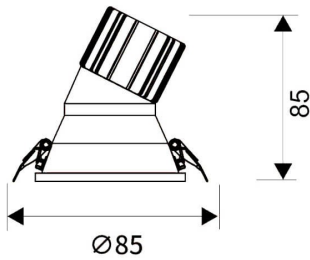

LIGHT HOLE

Lavov Downlights from the family LIGHT HOLE ,power 10 W and CRI 80 with an optic 38 degrees made in Die Cast Aluminum finished in White with a real lumen output of 900lm and an efficiency of 90lm/W. ON/OFF driver.

Item code	86.D317.1421.01
Product type	Indoor
Category	Downlights
Family	LIGHT HOLE
Pictograms	

Scheme

Product	
Real power (W)	10
Real luminous flux (Lm)	900
Luminous efficiency (Lm/W)	90
Beam angle (°)	38
Life time (h)	50000 h L80B10
IP	20
Electrical class insulation	Clas II
Colour	White
Control gear included	Yes
Control gear	ON/OFF
Flicker Free	Yes
Light source	LED
Type of LED	COB
Colour temperature (K)	4000
Colour consistency (SDCM)	SDCM<3
CRI	80