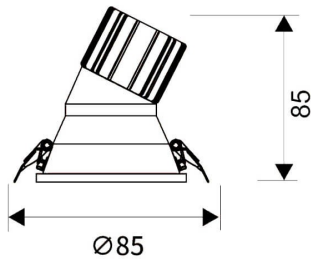

LIGHT HOLE

Lavov Downlights from the family LIGHT HOLE ,power 10 W and CRI 80 with an optic 38 degrees made in Die Cast Aluminum finished in White with a real lumen output of 900lm and an efficiency of 90lm/W. ON/OFF driver.

Item code	86.D317.1421.01
Product type	Indoor
Category	Downlights
Family	LIGHT HOLE
Pictograms	

Scheme

Product	
Real power (W)	10
Real luminous flux (Lm)	900
Luminous efficiency (Lm/W)	90
Beam angle (°)	38
Life time (h)	50000 h L80B10
IP	20
Electrical class insulation	Clas II
Colour	White
Control gear included	Yes
Control gear	ON/OFF
Flicker Free	Yes
Light source	LED
Type of LED	COB
Colour temperature (K)	4000
Colour consistency (SDCM)	SDCM<3
CRI	80