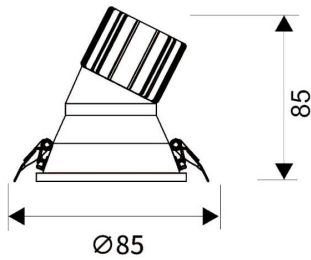

LIGHT HOLE

Lavov Downlights from the family LIGHT HOLE ,power 10 W and CRI 80 with an optic 38 degrees made in Die Cast Aluminum finished in White with a real lumen output of 900lm and an efficiency of 90lm/W. ON/OFF driver.

Item code	86.D317.1421.01
Product type	Indoor
Category	Downlights
Family	LIGHT HOLE
Pictograms	

Scheme

Product	
Real power (W)	10
Real luminous flux (Lm)	900
Luminous efficiency (Lm/W)	90
Beam angle (°)	38
Life time (h)	50000 h L80B10
IP	20
Electrical class insulation	Clas II
Colour	White
Control gear included	Yes
Control gear	ON/OFF
Flicker Free	Yes
Light source	LED
Type of LED	COB
Colour temperature (K)	4000
Colour consistency (SDCM)	SDCM<3
CRI	80