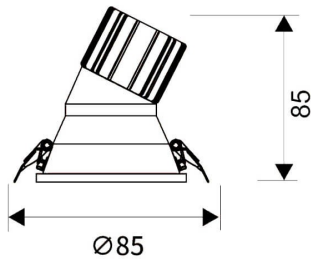

LIGHT HOLE

Lavov Downlights from the family LIGHT HOLE ,power 10 W and CRI 80 with an optic 38 degrees made in Die Cast Aluminum finished in White with a real lumen output of 900lm and an efficiency of 90lm/W. DALI driver.

Item code	86.D317.1423.01
Product type	Indoor
Category	Downlights
Family	LIGHT HOLE
Pictograms	         

Scheme

Product	
Real power (W)	10
Real luminous flux (Lm)	900
Luminous efficiency (Lm/W)	90
Beam angle (°)	38
Life time (h)	50000 h L80B10
IP	20
Electrical class insulation	Clas II
Colour	White
Control gear included	Yes
Control gear	DALI
Flicker Free	Yes
Light source	LED
Type of LED	COB
Colour temperature (K)	4000
Colour consistency (SDCM)	SDCM<3
CRI	80