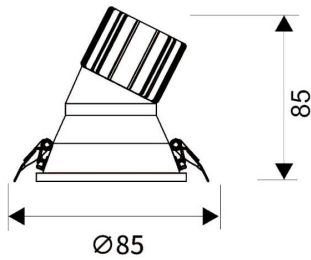

LIGHT HOLE

Lavov Downlights from the family LIGHT HOLE ,power 10 W and CRI 80 with an optic 40 degrees made in Die Cast Aluminum finished in White with a real lumen output of 900lm and an efficiency of 90lm/W. ON/OFF driver.

Item code	86.D317.1431.01
Product type	Indoor
Category	Downlights
Family	LIGHT HOLE
Pictograms	

Scheme

Product	
Real power (W)	10
Real luminous flux (Lm)	900
Luminous efficiency (Lm/W)	90
Beam angle (°)	40
Life time (h)	50000 h L80B10
IP	20
Electrical class insulation	Clas II
Colour	White
Control gear included	Yes
Control gear	ON/OFF
Flicker Free	Yes
Light source	LED
Type of LED	COB
Colour temperature (K)	4000
Colour consistency (SDCM)	SDCM<3
CRI	80