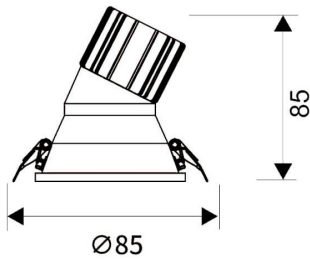

LIGHT HOLE

Lavov Downlights from the family LIGHT HOLE ,power 10 W and CRI 80 with an optic 40 degrees made in Die Cast Aluminum finished in White with a real lumen output of 900lm and an efficiency of 90lm/W. ON/OFF driver.

Item code	86.D317.1431.01
Product type	Indoor
Category	Downlights
Family	LIGHT HOLE
Pictograms	

Scheme

Product	
Real power (W)	10
Real luminous flux (Lm)	900
Luminous efficiency (Lm/W)	90
Beam angle (°)	40
Life time (h)	50000 h L80B10
IP	20
Electrical class insulation	Clas II
Colour	White
Control gear included	Yes
Control gear	ON/OFF
Flicker Free	Yes
Light source	LED
Type of LED	COB
Colour temperature (K)	4000
Colour consistency (SDCM)	SDCM<3
CRI	80