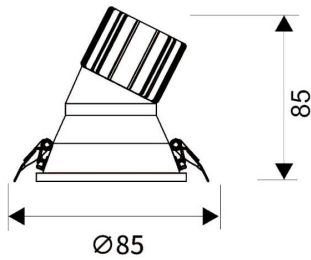

LIGHT HOLE

Lavov Downlights from the family LIGHT HOLE ,power 10 W and CRI 80 with an optic 40 degrees made in Die Cast Aluminum finished in White with a real lumen output of 900lm and an efficiency of 90lm/W. DALI driver.

Item code	86.D317.1433.01
Product type	Indoor
Category	Downlights
Family	LIGHT HOLE
Pictograms	

Scheme

Product	
Real power (W)	10
Real luminous flux (Lm)	900
Luminous efficiency (Lm/W)	90
Beam angle (°)	40
Life time (h)	50000 h L80B10
IP	20
Electrical class insulation	Clas II
Colour	White
Control gear included	Yes
Control gear	DALI
Flicker Free	Yes
Light source	LED
Type of LED	COB
Colour temperature (K)	4000
Colour consistency (SDCM)	SDCM<3
CRI	80