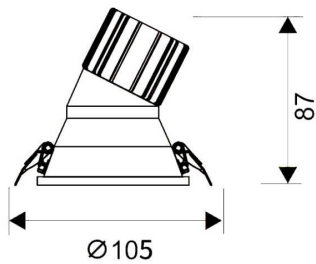

LIGHT HOLE

Lavov Downlights from the family LIGHT HOLE ,power 15 W and CRI 80 with an optic 24 degrees made in Die Cast Aluminum finished in White with a real lumen output of 1350lm and an efficiency of 90lm/W. ON/OFF driver.

Item code	86.D317.2311.01
Product type	Indoor
Category	Downlights
Family	LIGHT HOLE

Pictograms

Scheme

Product

Real power (W)	15
Real luminous flux (Lm)	1350
Luminous efficiency (Lm/W)	90
Beam angle (°)	24
Life time (h)	50000 h L80B10
IP	20
Electrical class insulation	Clas II
Colour	White
Control gear included	Yes
Control gear	ON/OFF
Flicker Free	Yes
Light source	LED
Type of LED	COB
Colour temperature (K)	3000
Colour consistency (SDCM)	SDCM<3
CRI	80