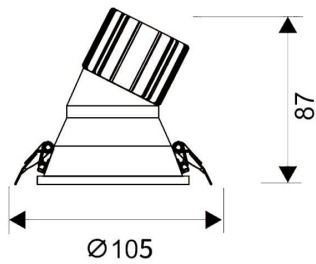

LIGHT HOLE

Lavov Downlights from the family LIGHT HOLE ,power 15 W and CRI 80 with an optic 24 degrees made in Die Cast Aluminum finished in White with a real lumen output of 1350lm and an efficiency of 90lm/W. DALI driver.

Item code	86.D317.2313.01
Product type	Indoor
Category	Downlights
Family	LIGHT HOLE
Pictograms	

Scheme

Product	
Real power (W)	15
Real luminous flux (Lm)	1350
Luminous efficiency (Lm/W)	90
Beam angle (°)	24
Life time (h)	50000 h L80B10
IP	20
Electrical class insulation	Clas II
Colour	White
Control gear included	Yes
Control gear	DALI
Flicker Free	Yes
Light source	LED
Type of LED	COB
Colour temperature (K)	3000
Colour consistency (SDCM)	SDCM<3
CRI	80