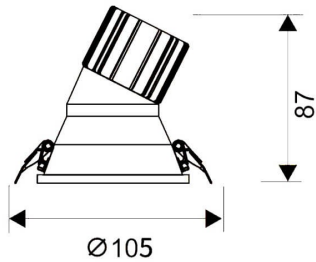

LIGHT HOLE

Lavov Downlights from the family LIGHT HOLE ,power 15 W and CRI 80 with an optic 24 degrees made in Die Cast Aluminum finished in White with a real lumen output of 1350lm and an efficiency of 90lm/W. DALI driver.

Item code	86.D317.2313.01
Product type	Indoor
Category	Downlights
Family	LIGHT HOLE
Pictograms	         

Scheme

Product	
Real power (W)	15
Real luminous flux (Lm)	1350
Luminous efficiency (Lm/W)	90
Beam angle (°)	24
Life time (h)	50000 h L80B10
IP	20
Electrical class insulation	Clas II
Colour	White
Control gear included	Yes
Control gear	DALI
Flicker Free	Yes
Light source	LED
Type of LED	COB
Colour temperature (K)	3000
Colour consistency (SDCM)	SDCM<3
CRI	80