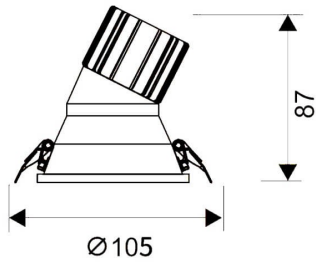

LIGHT HOLE

Lavov Downlights from the family LIGHT HOLE ,power 15 W and CRI 80 with an optic 24 degrees made in Die Cast Aluminum finished in White with a real lumen output of 1350lm and an efficiency of 90lm/W. DALI driver.

Item code	86.D317.2313.01
Product type	Indoor
Category	Downlights
Family	LIGHT HOLE
Pictograms	

Scheme

Product	
Real power (W)	15
Real luminous flux (Lm)	1350
Luminous efficiency (Lm/W)	90
Beam angle (°)	24
Life time (h)	50000 h L80B10
IP	20
Electrical class insulation	Clas II
Colour	White
Control gear included	Yes
Control gear	DALI
Flicker Free	Yes
Light source	LED
Type of LED	COB
Colour temperature (K)	3000
Colour consistency (SDCM)	SDCM<3
CRI	80