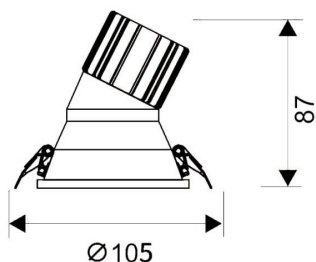

LIGHT HOLE

Lavov Downlights from the family LIGHT HOLE ,power 15 W and CRI 80 with an optic 38 degrees made in Die Cast Aluminum finished in White with a real lumen output of 1350lm and an efficiency of 90lm/W. ON/OFF driver.

Item code	86.D317.2321.01
Product type	Indoor
Category	Downlights
Family	LIGHT HOLE

Pictograms

Scheme

Product

Real power (W)	15
Real luminous flux (Lm)	1350
Luminous efficiency (Lm/W)	90
Beam angle (°)	38
Life time (h)	50000 h L80B10
IP	20
Electrical class insulation	Clas II
Colour	White
Control gear included	Yes
Control gear	ON/OFF
Flicker Free	Yes
Light source	LED
Type of LED	COB
Colour temperature (K)	3000
Colour consistency (SDCM)	SDCM<3
CRI	80