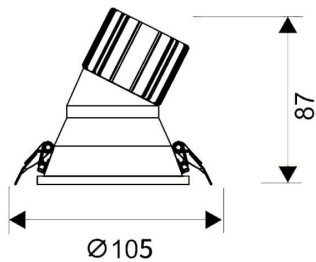

LIGHT HOLE

Lavov Downlights from the family LIGHT HOLE ,power 15 W and CRI 80 with an optic 40 degrees made in Die Cast Aluminum finished in White with a real lumen output of 1350lm and an efficiency of 90lm/W. ON/OFF driver.

Item code	86.D317.2331.01
Product type	Indoor
Category	Downlights
Family	LIGHT HOLE
Pictograms	

Scheme

Product	
Real power (W)	15
Real luminous flux (Lm)	1350
Luminous efficiency (Lm/W)	90
Beam angle (°)	40
Life time (h)	50000 h L80B10
IP	20
Electrical class insulation	Clas II
Colour	White
Control gear included	Yes
Control gear	ON/OFF
Flicker Free	Yes
Light source	LED
Type of LED	COB
Colour temperature (K)	3000
Colour consistency (SDCM)	SDCM<3
CRI	80