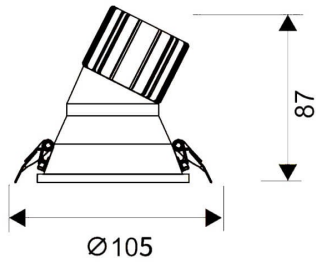

LIGHT HOLE

Lavov Downlights from the family LIGHT HOLE ,power 15 W and CRI 80 with an optic 40 degrees made in Die Cast Aluminum finished in White with a real lumen output of 1350lm and an efficiency of 90lm/W. DALI driver.

Item code	86.D317.2333.01
Product type	Indoor
Category	Downlights
Family	LIGHT HOLE

Pictograms

Scheme

Product

Real power (W)	15
Real luminous flux (Lm)	1350
Luminous efficiency (Lm/W)	90
Beam angle (°)	40
Life time (h)	50000 h L80B10
IP	20
Electrical class insulation	Clas II
Colour	White
Control gear included	Yes
Control gear	DALI
Flicker Free	Yes
Light source	LED
Type of LED	COB
Colour temperature (K)	3000
Colour consistency (SDCM)	SDCM<3
CRI	80