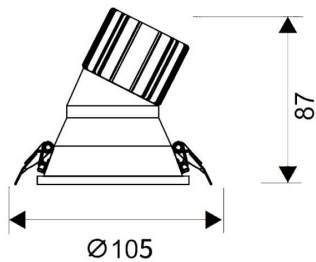

LIGHT HOLE

Lavov Downlights from the family LIGHT HOLE ,power 15 W and CRI 80 with an optic 24 degrees made in Die Cast Aluminum finished in White with a real lumen output of 1350lm and an efficiency of 90lm/W. ON/OFF driver.

Item code	86.D317.2411.01
Product type	Indoor
Category	Downlights
Family	LIGHT HOLE
Pictograms	

Scheme

Product	
Real power (W)	15
Real luminous flux (Lm)	1350
Luminous efficiency (Lm/W)	90
Beam angle (°)	24
Life time (h)	50000 h L80B10
IP	20
Electrical class insulation	Clas II
Colour	White
Control gear included	Yes
Control gear	ON/OFF
Flicker Free	Yes
Light source	LED
Type of LED	COB
Colour temperature (K)	4000
Colour consistency (SDCM)	SDCM<3
CRI	80