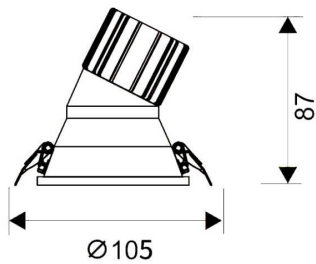

### LIGHT HOLE

Lavov Downlights from the family LIGHT HOLE ,power 15 W and CRI 80 with an optic 24 degrees made in Die Cast Aluminum finished in White with a real lumen output of 1350lm and an efficiency of 90lm/W. DALI driver.

### Product

Real power (W)	15
Real luminous flux (Lm)	1350
Luminous efficiency (Lm/W)	90
Beam angle (°)	24
Life time (h)	50000 h L80B10
IP	20
Electrical class insulation	Clas II
Colour	White
Control gear included	Yes
Control gear	DALI
Flicker Free	Yes
Light source	LED
Type of LED	COB
Colour temperature (K)	4000
Colour consistency (SDCM)	SDCM<3
CRI	80