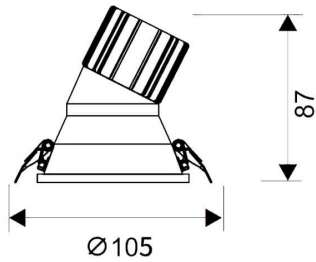

LIGHT HOLE

Lavov Downlights from the family LIGHT HOLE ,power 15 W and CRI 80 with an optic 24 degrees made in Die Cast Aluminum finished in White with a real lumen output of 1350lm and an efficiency of 90lm/W. DALI driver.

Item code	86.D317.2413.01
Product type	Indoor
Category	Downlights
Family	LIGHT HOLE
Pictograms	

Scheme

Product	
Real power (W)	15
Real luminous flux (Lm)	1350
Luminous efficiency (Lm/W)	90
Beam angle (°)	24
Life time (h)	50000 h L80B10
IP	20
Electrical class insulation	Clas II
Colour	White
Control gear included	Yes
Control gear	DALI
Flicker Free	Yes
Light source	LED
Type of LED	COB
Colour temperature (K)	4000
Colour consistency (SDCM)	SDCM<3
CRI	80