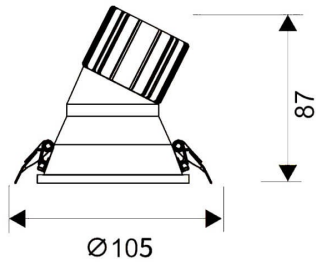

LIGHT HOLE

Lavov Downlights from the family LIGHT HOLE ,power 15 W and CRI 80 with an optic 38 degrees made in Die Cast Aluminum finished in White with a real lumen output of 1350lm and an efficiency of 90lm/W. ON/OFF driver.

Item code	86.D317.2421.01
Product type	Indoor
Category	Downlights
Family	LIGHT HOLE
Pictograms	

Scheme

Product	
Real power (W)	15
Real luminous flux (Lm)	1350
Luminous efficiency (Lm/W)	90
Beam angle (°)	38
Life time (h)	50000 h L80B10
IP	20
Electrical class insulation	Clas II
Colour	White
Control gear included	Yes
Control gear	ON/OFF
Flicker Free	Yes
Light source	LED
Type of LED	COB
Colour temperature (K)	4000
Colour consistency (SDCM)	SDCM<3
CRI	80