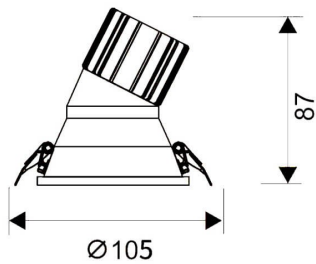

Scheme

Product

Real power (W)	15
Real luminous flux (Lm)	1350
Luminous efficiency (Lm/W)	90
Beam angle (°)	38
Life time (h)	50000 h L80B10
IP	20
Electrical class insulation	Clas II
Colour	White
Control gear included	Yes
Control gear	DALI
Flicker Free	Yes
Light source	LED
Type of LED	COB
Colour temperature (K)	4000
Colour consistency (SDCM)	SDCM<3
CRI	80