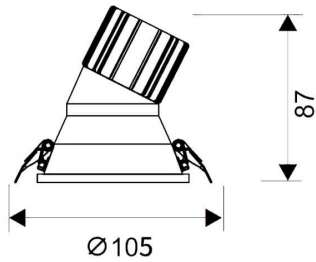

LIGHT HOLE

Lavov Downlights from the family LIGHT HOLE ,power 15 W and CRI 80 with an optic 38 degrees made in Die Cast Aluminum finished in White with a real lumen output of 1350lm and an efficiency of 90lm/W. DALI driver.

Item code	86.D317.2423.01
Product type	Indoor
Category	Downlights
Family	LIGHT HOLE
Pictograms	

Scheme

Product	
Real power (W)	15
Real luminous flux (Lm)	1350
Luminous efficiency (Lm/W)	90
Beam angle (°)	38
Life time (h)	50000 h L80B10
IP	20
Electrical class insulation	Clas II
Colour	White
Control gear included	Yes
Control gear	DALI
Flicker Free	Yes
Light source	LED
Type of LED	COB
Colour temperature (K)	4000
Colour consistency (SDCM)	SDCM<3
CRI	80