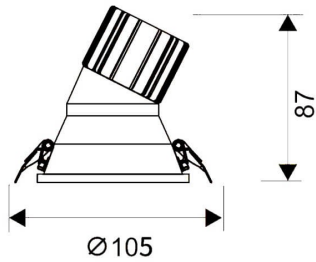

LIGHT HOLE

Lavov Downlights from the family LIGHT HOLE ,power 15 W and CRI 80 with an optic 40 degrees made in Die Cast Aluminum finished in White with a real lumen output of 1350lm and an efficiency of 90lm/W. ON/OFF driver.

Item code	86.D317.2431.01
Product type	Indoor
Category	Downlights
Family	LIGHT HOLE
Pictograms	

Scheme

Product	
Real power (W)	15
Real luminous flux (Lm)	1350
Luminous efficiency (Lm/W)	90
Beam angle (°)	40
Life time (h)	50000 h L80B10
IP	20
Electrical class insulation	Clas II
Colour	White
Control gear included	Yes
Control gear	ON/OFF
Flicker Free	Yes
Light source	LED
Type of LED	COB
Colour temperature (K)	4000
Colour consistency (SDCM)	SDCM<3
CRI	80