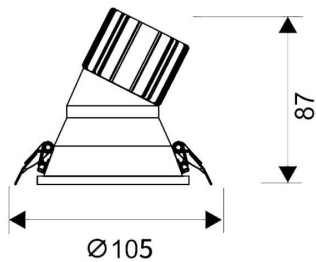

LIGHT HOLE

Lavov Downlights from the family LIGHT HOLE ,power 15 W and CRI 80 with an optic 40 degrees made in Die Cast Aluminum finished in White with a real lumen output of 1350lm and an efficiency of 90lm/W. ON/OFF driver.

Item code	86.D317.2431.01
Product type	Indoor
Category	Downlights
Family	LIGHT HOLE
Pictograms	

Scheme

Product	
Real power (W)	15
Real luminous flux (Lm)	1350
Luminous efficiency (Lm/W)	90
Beam angle (°)	40
Life time (h)	50000 h L80B10
IP	20
Electrical class insulation	Clas II
Colour	White
Control gear included	Yes
Control gear	ON/OFF
Flicker Free	Yes
Light source	LED
Type of LED	COB
Colour temperature (K)	4000
Colour consistency (SDCM)	SDCM<3
CRI	80