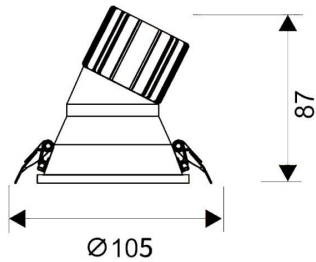

Scheme

Product

Real power (W)	15
Real luminous flux (Lm)	1350
Luminous efficiency (Lm/W)	90
Beam angle (°)	40
Life time (h)	50000 h L80B10
IP	20
Electrical class insulation	Clas II
Colour	White
Control gear included	Yes
Control gear	DALI
Flicker Free	Yes
Light source	LED
Type of LED	COB
Colour temperature (K)	4000
Colour consistency (SDCM)	SDCM<3
CRI	80