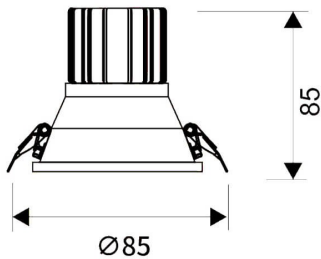

LIGHT HOLE

Lavov Downlights from the family LIGHT HOLE ,power 10 W and CRI 80 with an optic 24 degrees made in Die Cast Aluminum finished in White with a real lumen output of 900lm and an efficiency of 90lm/W. ON/OFF driver.

Item code	86.D416.1311.01
Product type	Indoor
Category	Downlights
Family	LIGHT HOLE

Pictograms

Scheme

Product

Real power (W)	10
Real luminous flux (Lm)	900
Luminous efficiency (Lm/W)	90
Beam angle (°)	24
Life time (h)	50000 h L80B10
IP	20
Electrical class insulation	Clas II
Colour	White
Control gear included	Yes
Control gear	ON/OFF
Flicker Free	Yes
Light source	LED
Type of LED	COB
Colour temperature (K)	3000
Colour consistency (SDCM)	SDCM<3
CRI	80