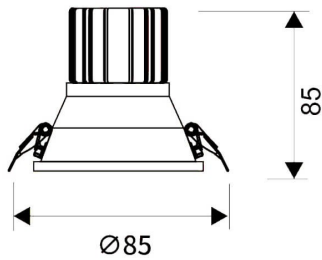

LIGHT HOLE

Lavov Downlights from the family LIGHT HOLE ,power 10 W and CRI 80 with an optic 24 degrees made in Die Cast Aluminum finished in White with a real lumen output of 900lm and an efficiency of 90lm/W. ON/OFF driver.

Item code	86.D416.1311.01
Product type	Indoor
Category	Downlights
Family	LIGHT HOLE

Pictograms

Scheme

Product

Real power (W)	10
Real luminous flux (Lm)	900
Luminous efficiency (Lm/W)	90
Beam angle (°)	24
Life time (h)	50000 h L80B10
IP	20
Electrical class insulation	Clas II
Colour	White
Control gear included	Yes
Control gear	ON/OFF
Flicker Free	Yes
Light source	LED
Type of LED	COB
Colour temperature (K)	3000
Colour consistency (SDCM)	SDCM<3
CRI	80