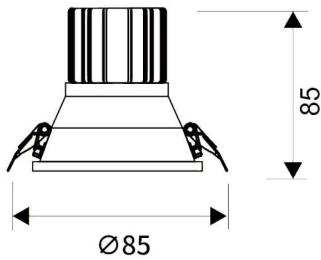

LIGHT HOLE

Lavov Downlights from the family LIGHT HOLE ,power 10 W and CRI 80 with an optic 38 degrees made in Die Cast Aluminum finished in White with a real lumen output of 900lm and an efficiency of 90lm/W. ON/OFF driver.

Item code	86.D416.1321.01
Product type	Indoor
Category	Downlights
Family	LIGHT HOLE

Pictograms

Scheme

Product

Real power (W)	10
Real luminous flux (Lm)	900
Luminous efficiency (Lm/W)	90
Beam angle (°)	38
Life time (h)	50000 h L80B10
IP	20
Electrical class insulation	Clas II
Colour	White
Control gear included	Yes
Control gear	ON/OFF
Flicker Free	Yes
Light source	LED
Type of LED	COB
Colour temperature (K)	3000
Colour consistency (SDCM)	SDCM<3
CRI	80