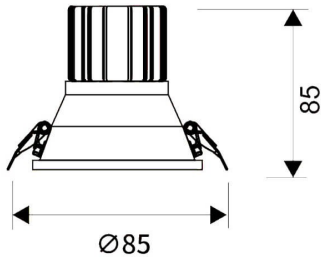

LIGHT HOLE

Lavov Downlights from the family LIGHT HOLE ,power 10 W and CRI 80 with an optic 38 degrees made in Die Cast Aluminum finished in White with a real lumen output of 900lm and an efficiency of 90lm/W. ON/OFF driver.

Item code	86.D416.1321.01
Product type	Indoor
Category	Downlights
Family	LIGHT HOLE

Pictograms

Scheme

Product

Real power (W)	10
Real luminous flux (Lm)	900
Luminous efficiency (Lm/W)	90
Beam angle (°)	38
Life time (h)	50000 h L80B10
IP	20
Electrical class insulation	Clas II
Colour	White
Control gear included	Yes
Control gear	ON/OFF
Flicker Free	Yes
Light source	LED
Type of LED	COB
Colour temperature (K)	3000
Colour consistency (SDCM)	SDCM<3
CRI	80