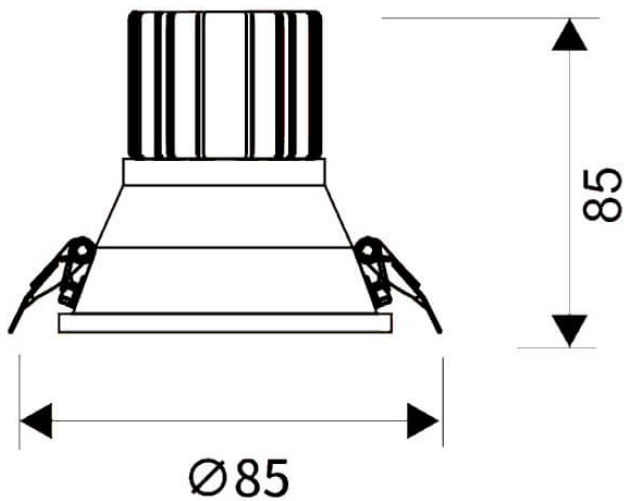

LIGHT HOLE

Lavov Downlights from the family LIGHT HOLE ,power 10 W and CRI 80 with an optic 40 degrees made in Die Cast Aluminum finished in White with a real lumen output of 900lm and an efficiency of 90lm/W. ON/OFF driver.

Item code	86.D416.1331.01
Product type	Indoor
Category	Downlights
Family	LIGHT HOLE
Pictograms	

Scheme

Product	
Real power (W)	10
Real luminous flux (Lm)	900
Luminous efficiency (Lm/W)	90
Beam angle (°)	40
Life time (h)	50000 h L80B10
IP	20
Electrical class insulation	Clas II
Colour	White
Control gear included	Yes
Control gear	ON/OFF
Flicker Free	Yes
Light source	LED
Type of LED	COB
Colour temperature (K)	3000
Colour consistency (SDCM)	SDCM<3
CRI	80