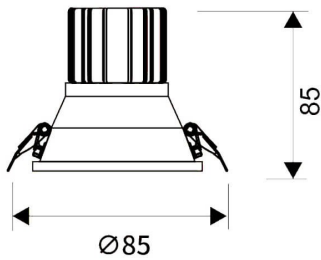

LIGHT HOLE

Lavov Downlights from the family LIGHT HOLE ,power 10 W and CRI 80 with an optic 40 degrees made in Die Cast Aluminum finished in White with a real lumen output of 900lm and an efficiency of 90lm/W. DALI driver.

Item code	86.D416.1333.01
Product type	Indoor
Category	Downlights
Family	LIGHT HOLE
Pictograms	

Scheme

Product	
Real power (W)	10
Real luminous flux (Lm)	900
Luminous efficiency (Lm/W)	90
Beam angle (°)	40
Life time (h)	50000 h L80B10
IP	20
Electrical class insulation	Clas II
Colour	White
Control gear included	Yes
Control gear	DALI
Flicker Free	Yes
Light source	LED
Type of LED	COB
Colour temperature (K)	3000
Colour consistency (SDCM)	SDCM<3
CRI	80