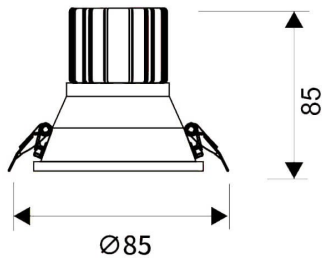

LIGHT HOLE

Lavov Downlights from the family LIGHT HOLE ,power 10 W and CRI 80 with an optic 40 degrees made in Die Cast Aluminum finished in White with a real lumen output of 900lm and an efficiency of 90lm/W. DALI driver.

Item code	86.D416.1333.01
Product type	Indoor
Category	Downlights
Family	LIGHT HOLE
Pictograms	

Scheme

Product	
Real power (W)	10
Real luminous flux (Lm)	900
Luminous efficiency (Lm/W)	90
Beam angle (°)	40
Life time (h)	50000 h L80B10
IP	20
Electrical class insulation	Clas II
Colour	White
Control gear included	Yes
Control gear	DALI
Flicker Free	Yes
Light source	LED
Type of LED	COB
Colour temperature (K)	3000
Colour consistency (SDCM)	SDCM<3
CRI	80