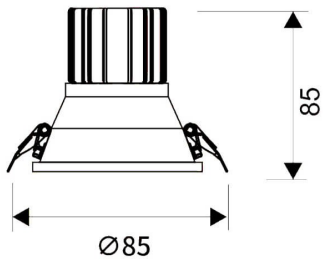

LIGHT HOLE

Lavov Downlights from the family LIGHT HOLE ,power 10 W and CRI 80 with an optic 40 degrees made in Die Cast Aluminum finished in White with a real lumen output of 900lm and an efficiency of 90lm/W. DALI driver.

Item code	86.D416.1333.01
Product type	Indoor
Category	Downlights
Family	LIGHT HOLE

Pictograms

Scheme

Product

Real power (W)	10
Real luminous flux (Lm)	900
Luminous efficiency (Lm/W)	90
Beam angle (°)	40
Life time (h)	50000 h L80B10
IP	20
Electrical class insulation	Clas II
Colour	White
Control gear included	Yes
Control gear	DALI
Flicker Free	Yes
Light source	LED
Type of LED	COB
Colour temperature (K)	3000
Colour consistency (SDCM)	SDCM<3
CRI	80