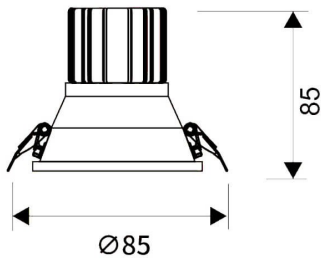

LIGHT HOLE

Lavov Downlights from the family LIGHT HOLE ,power 10 W and CRI 80 with an optic 24 degrees made in Die Cast Aluminum finished in White with a real lumen output of 900lm and an efficiency of 90lm/W. ON/OFF driver.

Item code	86.D416.1411.01
Product type	Indoor
Category	Downlights
Family	LIGHT HOLE

Pictograms

Scheme

Product

Real power (W)	10
Real luminous flux (Lm)	900
Luminous efficiency (Lm/W)	90
Beam angle (°)	24
Life time (h)	50000 h L80B10
IP	20
Electrical class insulation	Clas II
Colour	White
Control gear included	Yes
Control gear	ON/OFF
Flicker Free	Yes
Light source	LED
Type of LED	COB
Colour temperature (K)	4000
Colour consistency (SDCM)	SDCM<3
CRI	80