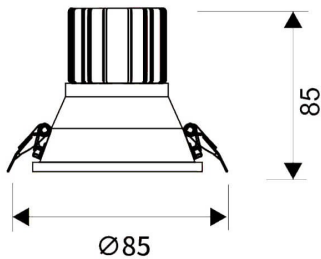

LIGHT HOLE

Lavov Downlights from the family LIGHT HOLE ,power 10 W and CRI 80 with an optic 24 degrees made in Die Cast Aluminum finished in White with a real lumen output of 900lm and an efficiency of 90lm/W. ON/OFF driver.

Item code	86.D416.1411.01
Product type	Indoor
Category	Downlights
Family	LIGHT HOLE

Pictograms

Scheme

Product

Real power (W)	10
Real luminous flux (Lm)	900
Luminous efficiency (Lm/W)	90
Beam angle (°)	24
Life time (h)	50000 h L80B10
IP	20
Electrical class insulation	Clas II
Colour	White
Control gear included	Yes
Control gear	ON/OFF
Flicker Free	Yes
Light source	LED
Type of LED	COB
Colour temperature (K)	4000
Colour consistency (SDCM)	SDCM<3
CRI	80