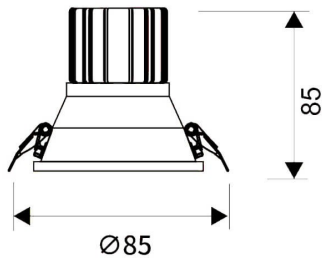

LIGHT HOLE

Lavov Downlights from the family LIGHT HOLE ,power 10 W and CRI 80 with an optic 24 degrees made in Die Cast Aluminum finished in White with a real lumen output of 900lm and an efficiency of 90lm/W. DALI driver.

Item code	86.D416.1413.01
Product type	Indoor
Category	Downlights
Family	LIGHT HOLE
Pictograms	

Scheme

Product	
Real power (W)	10
Real luminous flux (Lm)	900
Luminous efficiency (Lm/W)	90
Beam angle (°)	24
Life time (h)	50000 h L80B10
IP	20
Electrical class insulation	Clas II
Colour	White
Control gear included	Yes
Control gear	DALI
Flicker Free	Yes
Light source	LED
Type of LED	COB
Colour temperature (K)	4000
Colour consistency (SDCM)	SDCM<3
CRI	80