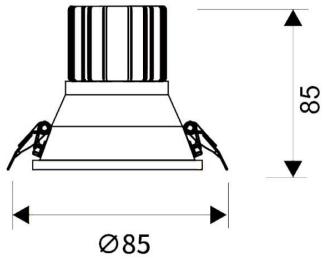

LIGHT HOLE

Lavov Downlights from the family LIGHT HOLE ,power 10 W and CRI 80 with an optic 24 degrees made in Die Cast Aluminum finished in White with a real lumen output of 900lm and an efficiency of 90lm/W. DALI driver.

Item code	86.D416.1413.01
Product type	Indoor
Category	Downlights
Family	LIGHT HOLE

Pictograms

Scheme

Product

Real power (W)	10
Real luminous flux (Lm)	900
Luminous efficiency (Lm/W)	90
Beam angle (°)	24
Life time (h)	50000 h L80B10
IP	20
Electrical class insulation	Clas II
Colour	White
Control gear included	Yes
Control gear	DALI
Flicker Free	Yes
Light source	LED
Type of LED	COB
Colour temperature (K)	4000
Colour consistency (SDCM)	SDCM<3
CRI	80