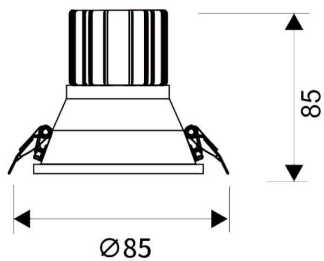

LIGHT HOLE

Lavov Downlights from the family LIGHT HOLE ,power 10 W and CRI 80 with an optic 38 degrees made in Die Cast Aluminum finished in White with a real lumen output of 900lm and an efficiency of 90lm/W. ON/OFF driver.

Item code	86.D416.1421.01
Product type	Indoor
Category	Downlights
Family	LIGHT HOLE

Pictograms

Scheme

Product

Real power (W)	10
Real luminous flux (Lm)	900
Luminous efficiency (Lm/W)	90
Beam angle (°)	38
Life time (h)	50000 h L80B10
IP	20
Electrical class insulation	Clas II
Colour	White
Control gear included	Yes
Control gear	ON/OFF
Flicker Free	Yes
Light source	LED
Type of LED	COB
Colour temperature (K)	4000
Colour consistency (SDCM)	SDCM<3
CRI	80