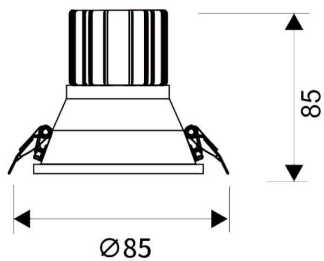

LIGHT HOLE

Lavov Downlights from the family LIGHT HOLE ,power 10 W and CRI 80 with an optic 38 degrees made in Die Cast Aluminum finished in White with a real lumen output of 900lm and an efficiency of 90lm/W. DALI driver.

Item code	86.D416.1423.01
Product type	Indoor
Category	Downlights
Family	LIGHT HOLE

Pictograms

Scheme

Product

Real power (W)	10
Real luminous flux (Lm)	900
Luminous efficiency (Lm/W)	90
Beam angle (°)	38
Life time (h)	50000 h L80B10
IP	20
Electrical class insulation	Clas II
Colour	White
Control gear included	Yes
Control gear	DALI
Flicker Free	Yes
Light source	LED
Type of LED	COB
Colour temperature (K)	4000
Colour consistency (SDCM)	SDCM<3
CRI	80