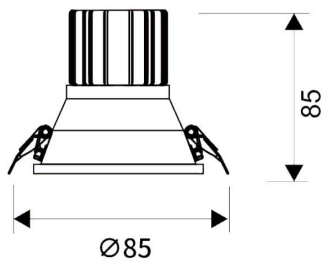

LIGHT HOLE

Lavov Downlights from the family LIGHT HOLE ,power 10 W and CRI 80 with an optic 40 degrees made in Die Cast Aluminum finished in White with a real lumen output of 900lm and an efficiency of 90lm/W. ON/OFF driver.

Item code	86.D416.1431.01
Product type	Indoor
Category	Downlights
Family	LIGHT HOLE

Pictograms

Scheme

Product

Real power (W)	10
Real luminous flux (Lm)	900
Luminous efficiency (Lm/W)	90
Beam angle (°)	40
Life time (h)	50000 h L80B10
IP	20
Electrical class insulation	Clas II
Colour	White
Control gear included	Yes
Control gear	ON/OFF
Flicker Free	Yes
Light source	LED
Type of LED	COB
Colour temperature (K)	4000
Colour consistency (SDCM)	SDCM<3
CRI	80