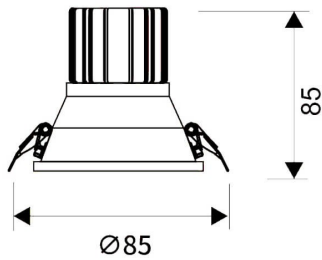

LIGHT HOLE

Lavov Downlights from the family LIGHT HOLE ,power 10 W and CRI 80 with an optic 40 degrees made in Die Cast Aluminum finished in White with a real lumen output of 900lm and an efficiency of 90lm/W. DALI driver.

Item code	86.D416.1433.01
Product type	Indoor
Category	Downlights
Family	LIGHT HOLE
Pictograms	

Scheme

Product	
Real power (W)	10
Real luminous flux (Lm)	900
Luminous efficiency (Lm/W)	90
Beam angle (°)	40
Life time (h)	50000 h L80B10
IP	20
Electrical class insulation	Clas II
Colour	White
Control gear included	Yes
Control gear	DALI
Flicker Free	Yes
Light source	LED
Type of LED	COB
Colour temperature (K)	4000
Colour consistency (SDCM)	SDCM<3
CRI	80