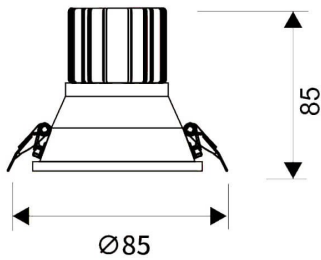

LIGHT HOLE

Lavov Downlights from the family LIGHT HOLE ,power 10 W and CRI 80 with an optic 40 degrees made in Die Cast Aluminum finished in White with a real lumen output of 900lm and an efficiency of 90lm/W. DALI driver.

Item code	86.D416.1433.01
Product type	Indoor
Category	Downlights
Family	LIGHT HOLE
Pictograms	

Scheme

Product	
Real power (W)	10
Real luminous flux (Lm)	900
Luminous efficiency (Lm/W)	90
Beam angle (°)	40
Life time (h)	50000 h L80B10
IP	20
Electrical class insulation	Clas II
Colour	White
Control gear included	Yes
Control gear	DALI
Flicker Free	Yes
Light source	LED
Type of LED	COB
Colour temperature (K)	4000
Colour consistency (SDCM)	SDCM<3
CRI	80