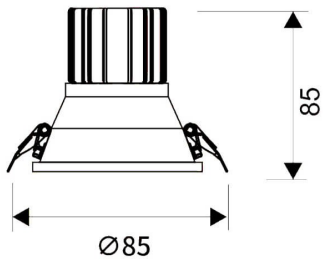

LIGHT HOLE

Lavov Downlights from the family LIGHT HOLE ,power 10 W and CRI 80 with an optic 40 degrees made in Die Cast Aluminum finished in White with a real lumen output of 900lm and an efficiency of 90lm/W. DALI driver.

Item code	86.D416.1433.01
Product type	Indoor
Category	Downlights
Family	LIGHT HOLE

Pictograms

Scheme

Product

Real power (W)	10
Real luminous flux (Lm)	900
Luminous efficiency (Lm/W)	90
Beam angle (°)	40
Life time (h)	50000 h L80B10
IP	20
Electrical class insulation	Clas II
Colour	White
Control gear included	Yes
Control gear	DALI
Flicker Free	Yes
Light source	LED
Type of LED	COB
Colour temperature (K)	4000
Colour consistency (SDCM)	SDCM<3
CRI	80